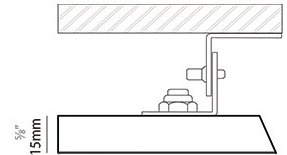

PROJECT	_____
TYPE	_____
SPECIFIER	_____
QUANTITY	_____
DATE	_____

HARMONY ROUND SURFACE

A52032- - -
base number   Color   Finish   Diffuser
                         Temperature   Options   Options

1. To build a product code in our configurator select the specify button on the base model # product page
2. To build a manual product code on this datasheet choose from the options listed below in blue font and add the suffix to the base model #

GENERAL

Series: Harmony Round
Partner: Ivela
Division: Architectural
Installation: Surface
Product Type: Panels
Mounting Location: Ceiling
Light Distribution: Direct

PHYSICAL

Shape: Round
Diameter (mm): 707
Diameter (in): 27 ¹³/₁₆
Height (mm): 15
Height (in): 9/16
Diffuser: PMMA - Opal
Fixture Finish: WHI / BLK / GLD
Fixture Material: Aluminum

ELECTRICAL

Lamp Type: LED
Input Wattage (W): 44
Dimming: Tri-Mode (Non-Dimming and Phase Dimming (120Vac only) and 0-10V Dimming)
Driver Included: No
Driver Location: Remote
Driver Type: Constant Voltage - Universal
Driver Class: Class 2
Housing: ENCP 5 (ERP) ENCP 13 (SC Power)
Input Voltage (V): 120 - 277
Output Voltage (V): 24

LED

Color Temperature (°K): 2700 / 3000 / 3500 / 4000
Max. Delivered Lumen (lm): 3168 / 3300 / 3398 / 3498
Nominal Lumen (lm): 5280 / 5500 / 5663 / 5830
CRI: >93 CRI
Lamp Life (hrs): 50000

OPTICAL

RATINGS AND CERTIFICATIONS

Certified By: CSA Certified to UL and CSA Standards
IP rating: IP20

Ø707mm 27 ¹³/₁₆"