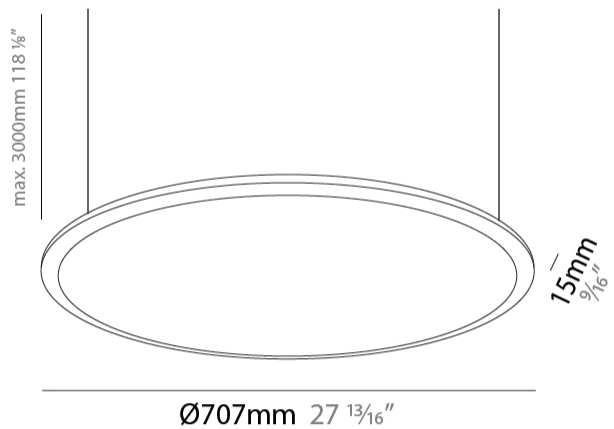

HARMONY ROUND SUSPENSION

A51061-

base number   Color   Finish   Diffuser
Temperature   Options   Options

1. To build a product code in our configurator select the specify button on the base model # product page
2. To build a manual product code on this datasheet choose from the options listed below in blue font and add the suffix to the base model #

GENERAL

Series: Harmony Round
Partner: Ivela
Division: Architectural
Installation: Suspension
Product Type: Panels
Mounting Location: Ceiling
Light Distribution: Direct

PHYSICAL

Shape: Round
Diameter (mm): 707
Diameter (in): 27 ¹³/₁₆
Height (mm): 15
Height (in): 9/16
Max. Overall Height (mm): 2500
Max. Overall Height (in): 98 ⁷/₁₆
Diffuser: [PMMA - Opal / Prismatic](#)
Fixture Finish: [WHI / BLK / GLD](#)
Fixture Material: Aluminum

ELECTRICAL

Lamp Type: LED
Input Wattage (W): 44
Dimming: Tri-Mode (Non-Dimming and Phase Dimming (120Vac only) and 0-10V Dimming)
Driver Included: No
Driver Location: Remote
Driver Type: Constant Voltage - Universal
Driver Class: Class 2
Housing: ENCP 5 (ERP) ENCP 13 (SC Power)
Input Voltage (V): 120 - 277
Output Voltage (V): 24

LED

Color Temperature (°K): [2700 / 3000 / 3500 / 4000](#)
Max. Delivered Lumen (lm): [3168 / 3300 / 3398 / 3498](#)
Nominal Lumen (lm): [5280 / 5500 / 5663 / 5830](#)
CRI: >93 CRI
Lamp Life (hrs): 50000

OPTICAL

RATINGS AND CERTIFICATIONS

Certified By: Certified for North American Standards
IP rating: IP20