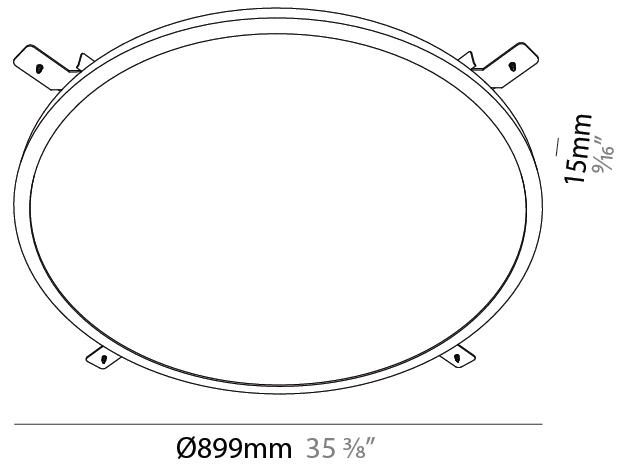

PROJECT
TYPE
SPECIFIER
QUANTITY
DATE

HARMONY ROUND RECESSED

A56183-

base number	Color Temperature	Finish Options	Diffuser Options

1. To build a product code in our configurator select the specify button on the base model # product page
2. To build a manual product code on this datasheet choose from the options listed below in blue font and add the suffix to the base model #

GENERAL

Series: Harmony Round
Partner: Ivela
Division: Architectural
Installation: Recessed
Product Type: Panels
Mounting Location: Ceiling
Light Distribution: Direct

PHYSICAL

Shape: Round
Diameter (mm): 899
Diameter (in): 35 ³/₈
Height (mm): 19
Height (in): 3/4
Diffuser: PMMA - Opal
Fixture Finish: WHI / BLK / GLD
Fixture Material: Aluminum

ELECTRICAL

Lamp Type: LED
Input Wattage (W): 56
Dimming: Tri-Mode (Non-Dimming and Phase Dimming (120Vac only) and 0-10V Dimming)
Driver Included: No
Driver Location: Remote
Driver Type: Constant Voltage - Universal
Driver Class: Class 2
Housing: ENCP 5 (ERP) ENCP 8 (SC Power)
Input Voltage (V): 120 - 277
Output Voltage (V): 24

LED

Color Temperature (°K): 2700 / 3000 / 3500 / 4000
Max. Delivered Lumen (lm): 4032 / 4200 / 4325 / 4452
Nominal Lumen (lm): 6720 / 7000 / 7208 / 7420
CRI: >93 CRI
Lamp Life (hrs): 50000

OPTICAL

RATINGS AND CERTIFICATIONS

Certified By: CSA Certified to UL and CSA Standards
IP rating: IP20