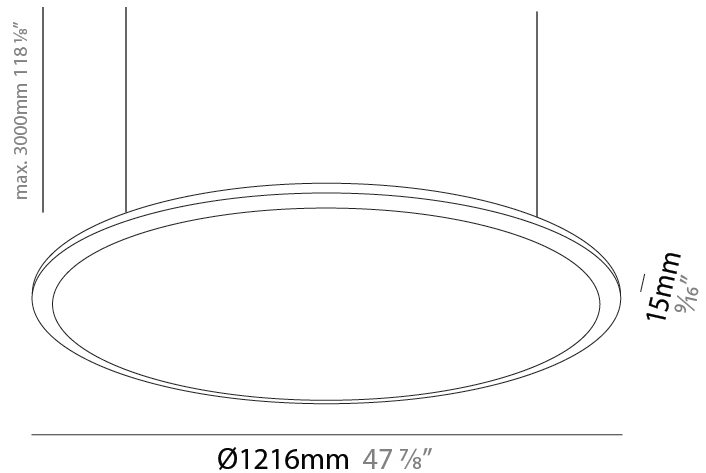

HARMONY ROUND SUSPENSION

A51063-

base number	Color	Finish	Diffuser
	Temperature	Options	Options

1. To build a product code in our configurator select the specify button on the base model # product page
2. To build a manual product code on this datasheet choose from the options listed below in blue font and add the suffix to the base model #

GENERAL

Series: Harmony Round
Partner: Ivela
Division: Architectural
Installation: Suspension
Product Type: Panels
Mounting Location: Ceiling
Light Distribution: Direct

PHYSICAL

Shape: Round
Diameter (mm): 1216
Diameter (in): 47 7/8
Height (mm): 19
Height (in): 3/4
Max. Overall Height (mm): 2500
Max. Overall Height (in): 98 7/16
Diffuser: PMMA - Opal / Prismatic
Fixture Finish: WHI / BLK / GLD
Fixture Material: Aluminum

ELECTRICAL

Lamp Type: LED
Input Wattage (W): 78
Dimming: Tri-Mode (Non-Dimming and Phase Dimming (120Vac only) and 0-10V Dimming)
Driver Included: No
Driver Location: Remote
Driver Type: Constant Voltage - Universal
Driver Class: Class 2
Housing: ENCP 5 (ERP) ENCP 8 (SC Power)
Input Voltage (V): 120 - 277
Output Voltage (V): 24

LED

Color Temperature (°K): 2700 / 3000 / 3500 / 4000
Max. Delivered Lumen (lm): 5472 / 5700 / 5869 / 6042
Nominal Lumen (lm): 9120 / 9500 / 9783 / 10070
CRI: >93 CRI
Lamp Life (hrs): 50000

OPTICAL

RATINGS AND CERTIFICATIONS

Certified By: Certified for North American Standards
IP rating: IP20