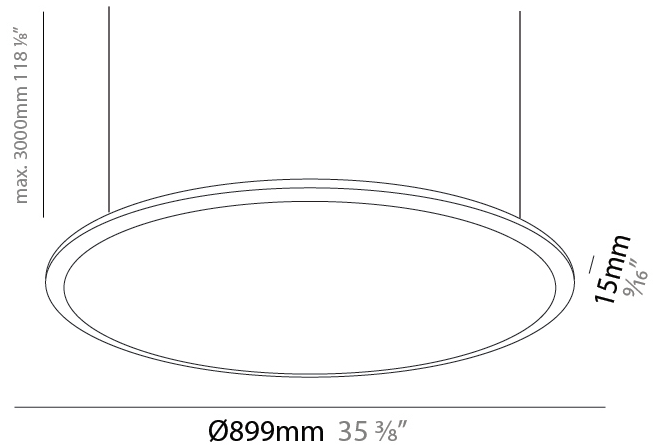

PROJECT
TYPE
SPECIFIER
QUANTITY
DATE

HARMONY ROUND SUSPENSION

A51062-

base number	Color Temperature	Finish Options	Diffuser Options

1. To build a product code in our configurator select the specify button on the base model # product page
2. To build a manual product code on this datasheet choose from the options listed below in blue font and add the suffix to the base model #

GENERAL

Series: Harmony Round
Partner: Ivela
Division: Architectural
Installation: Suspension
Product Type: Panels
Mounting Location: Ceiling
Light Distribution: Direct

PHYSICAL

Shape: Round
Diameter (mm): 899
Diameter (in): 35 ³/₈
Height (mm): 19
Height (in): 3/4
Max. Overall Height (mm): 2500
Max. Overall Height (in): 98 ⁷/₁₆
Diffuser: PMMA - Opal / Prismatic
Fixture Finish: WHI / BLK / GLD
Fixture Material: Aluminum

ELECTRICAL

Lamp Type: LED
Input Wattage (W): 56
Dimming: Tri-Mode (Non-Dimming and Phase Dimming (120Vac only) and 0-10V Dimming)
Driver Included: No
Driver Location: Remote
Driver Type: Constant Voltage - Universal
Driver Class: Class 2
Housing: ENCP 5 (ERP) ENCP 8 (SC Power)
Input Voltage (V): 120 - 277
Output Voltage (V): 24

LED

Color Temperature (°K): 2700 / 3000 / 3500 / 4000
Max. Delivered Lumen (lm): 4032 / 4200 / 4325 / 4452
Nominal Lumen (lm): 6720 / 7000 / 7208 / 7420
CRI: >93 CRI
Lamp Life (hrs): 50000

OPTICAL

RATINGS AND CERTIFICATIONS

Certified By: Certified for North American Standards
IP rating: IP20