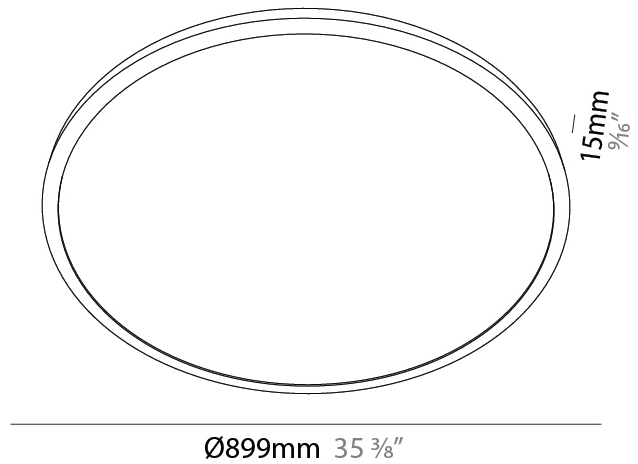

HARMONY ROUND SURFACE

A52033-

base number   Color   Finish   Diffuser
Temperature   Options   Options

1. To build a product code in our configurator select the specify button on the base model # product page
2. To build a manual product code on this datasheet choose from the options listed below in blue font and add the suffix to the base model #

GENERAL

Series: Harmony Round
Partner: Ivela
Division: Architectural
Installation: Surface
Product Type: Panels
Mounting Location: Ceiling
Light Distribution: Direct

PHYSICAL

Shape: Round
Diameter (mm): 899
Diameter (in): 35 ³/₈
Height (mm): 19
Height (in): 3/4
Diffuser: PMMA - Opal
Fixture Finish: WHI / BLK / GLD
Fixture Material: Aluminum

ELECTRICAL

Lamp Type: LED
Input Wattage (W): 56
Dimming: Tri-Mode (Non-Dimming and Phase Dimming (120Vac only) and 0-10V Dimming)
Driver Included: No
Driver Location: Remote
Driver Type: Constant Voltage - Universal
Driver Class: Class 2
Housing: ENCP 5 (ERP) ENCP 8 (SC Power)
Input Voltage (V): 120 - 277
Output Voltage (V): 24

LED

Color Temperature (°K): 2700 / 3000 / 3500 / 4000
Max. Delivered Lumen (lm): 4032 / 4200 / 4325 / 4452
Nominal Lumen (lm): 6720 / 7000 / 7208 / 7420
CRI: >93 CRI
Lamp Life (hrs): 50000

OPTICAL

RATINGS AND CERTIFICATIONS

Certified By: CSA Certified to UL and CSA Standards
IP rating: IP20

PROJECT
TYPE
SPECIFIER
QUANTITY
DATE